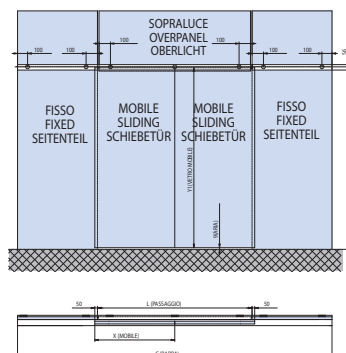

V-5000 set 7

AN = Alluminio anodizzato
Aluminium anodized
Aluminium Silberfarbig

Effetto inox
Inox effect
Inox effekt