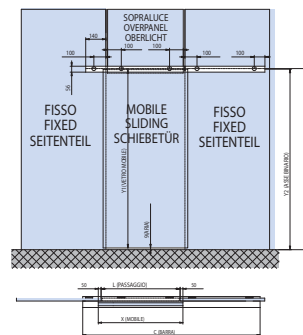

V-5000 set 6